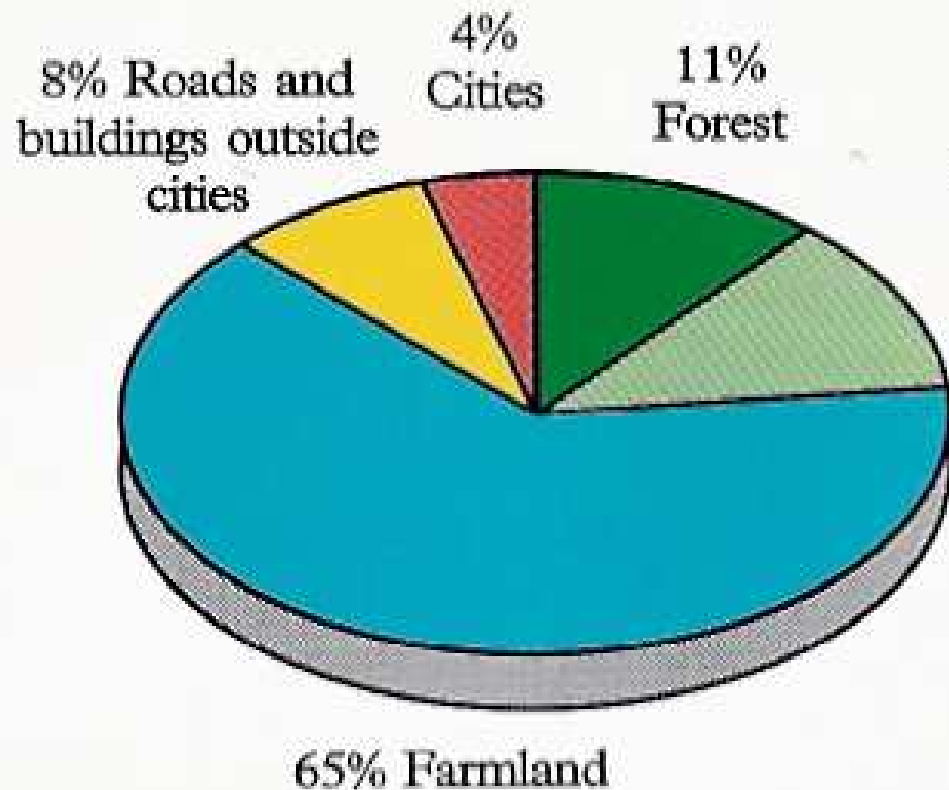

# Forests in Denmark and soil types

# Forest history, pollen analysis

12% Health, dune, marsh, swamp, lake and stream

## Production of greenery

## Production of christmas trees